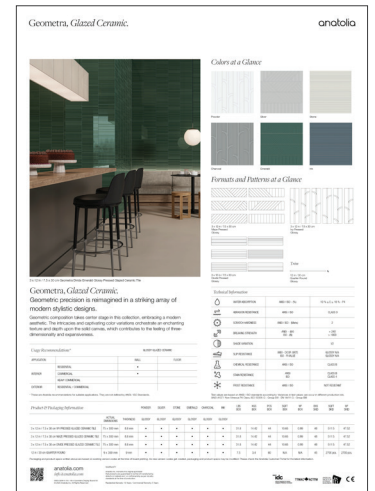

# Premiere Ceramic + Porcelain Designer Library, *Display Boards at a Glance*

Anatolia has designed a premium, compact and efficient display board that allows for it to be easily picked up and moved around for design discussions with clients. The front of the board displays a variety of formats.

The back of the board features elegant and refined rooms scenes specific to each collection. Technical specifications include sizes, finishes available, and usage recommendations.

13 x 18 in / 33 x 45.8 cm Geometra Board 01

13 x 18 in / 33 x 45.8 cm Geometra Board 02

13 x 18 in / 33 x 45.8 cm Geometra Board 03

13 x 18 in / 33 x 45.8 cm Geometra Board 04