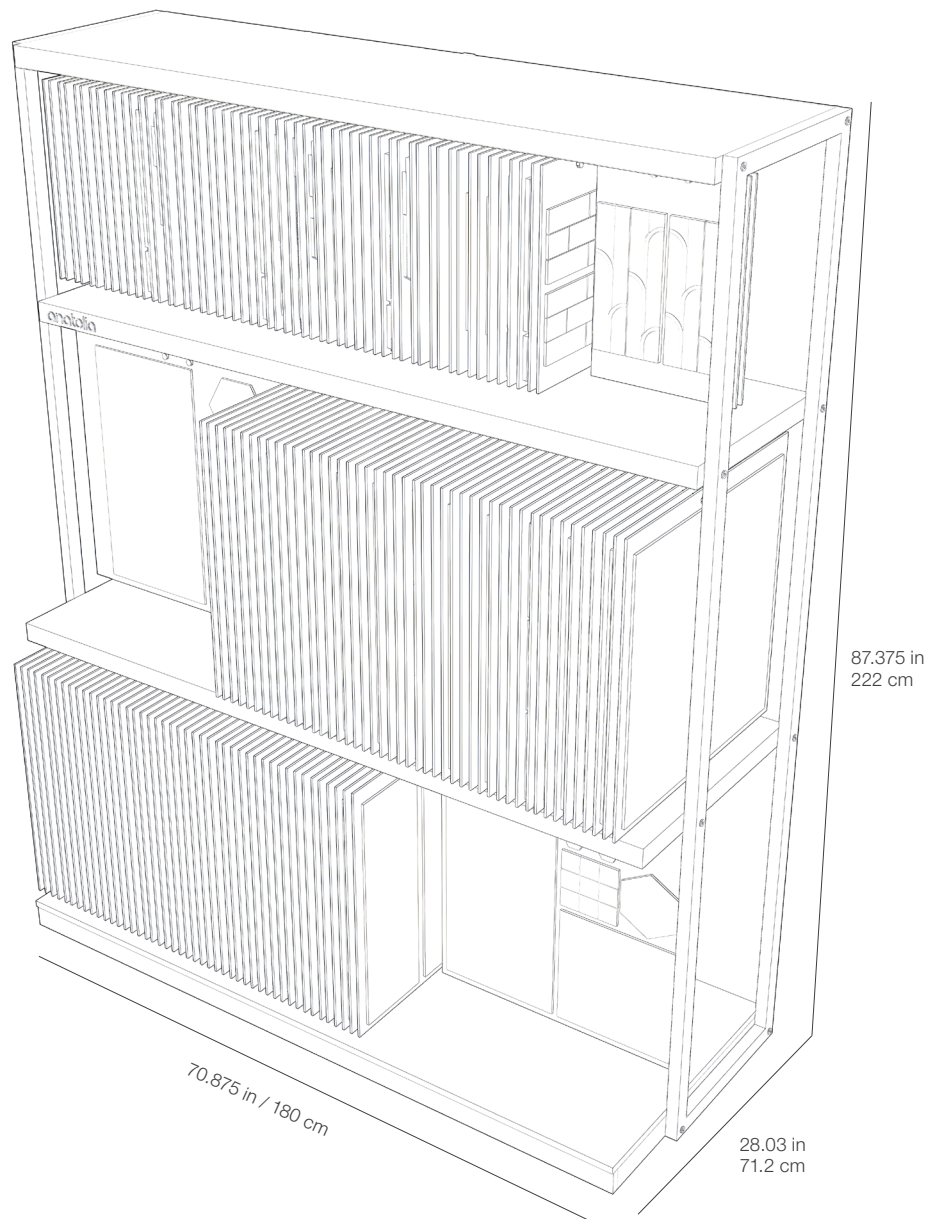

# Premiere Ceramic + Porcelain, *Designer Library Display*

DISPLAY AT A GLANCE (HOLDS UP TO 156 BOARDS)  
31 Display Board Sets  
22 Collections  
125 Boards

The Anatolia Designer Library Display features an exquisite, modern design to showcase Anatolia's exclusive collections. With its premium aesthetic, highlighted by LED lighting and a wood-look finish, the Designer Library Display effectively conveys essential product details across a wide range of collections.

Marketing Support, *Premiere Library Display Kit at a glance*

Side angle view of display boards accentuates the beauty and impeccable quality of the designs.

# Marketing Support, *Premiere Library Display Kit*

Key specifications and item codes

| ITEM DESCRIPTION                      | CONTENTS  | ITEM CODE   |
|---------------------------------------|---|-------------|
| ANATOLIA PREMIERE LIBRARY DISPLAY KIT | 31 DISPLAY BOARD SETS AVAILABLE (125 BOARDS),<br>1 DISPLAY BASE,<br>78 DISPLAY BOARD ROLLER | 9901-0084-0 |

| <i>Premier Library Display</i>        | ITEM CODE   |
|---------------------------------------|-------------|
| ANATOLIA LIBRARY DISPLAY BASE         | 9902-1923-0 |
| ANATOLIA LIBRARY DISPLAY BOARD ROLLER | 9902-1924-0 |