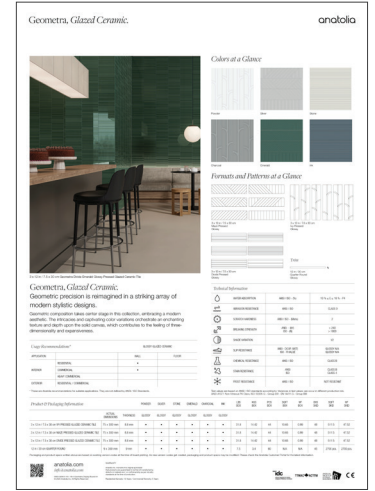

13 x 18 in / 33 x 45.8 cm Geometra Board 03