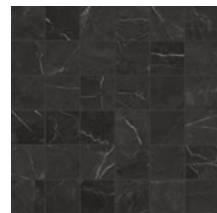

2 x 2 in /
5 x 5 cm Mosaic
Honed 4501-0366-0