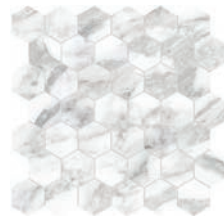

2 in / 5 cm
Hexagon Mosaic
Polished 4501-0340-0
Honed 4501-0349-0